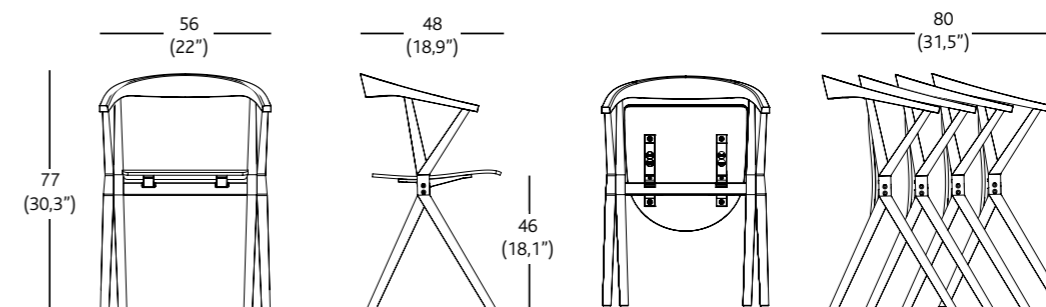

bdbarcelona.com/chairb

Gipfelrestaurant
Chäserugg (Switzerland)

Gipfelrestaurant
Chäslerugg (Switzerland)

Finishes

The lateral sides and upper side of the seat are made of veneered beech plywood. The underside is veneered in ash wood. The backrest is made of solid ash wood. Finishes: varnished in natural ash or lacquered black. Bottom structure in tubular steel and pieces in cast aluminium with a powder coating in white or black. An upholstered leather or fabric seat version is also available.